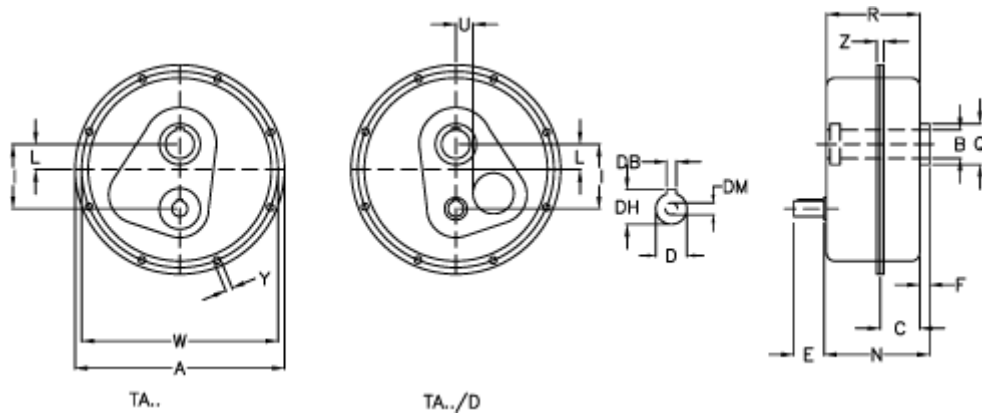

Data Sheet

Article number: 29480600500

Description: Shaft mount. speed reducer
TA 60.60 i=5 without lubrication

Measures

a	= 498	E = 110	W	= 468
B G7	= 60	F = 15	Weight (kg)	= 83
C	= 73	I = 162	Y	= 13.0
DB	= 12	L = 67	Z	= 28.5
Description	= TA 60.60	N = 208.5		
DH	= 45.0	Q = 100		
D h6	= 42	R = 199.0		
DM	= M12	U = 48		